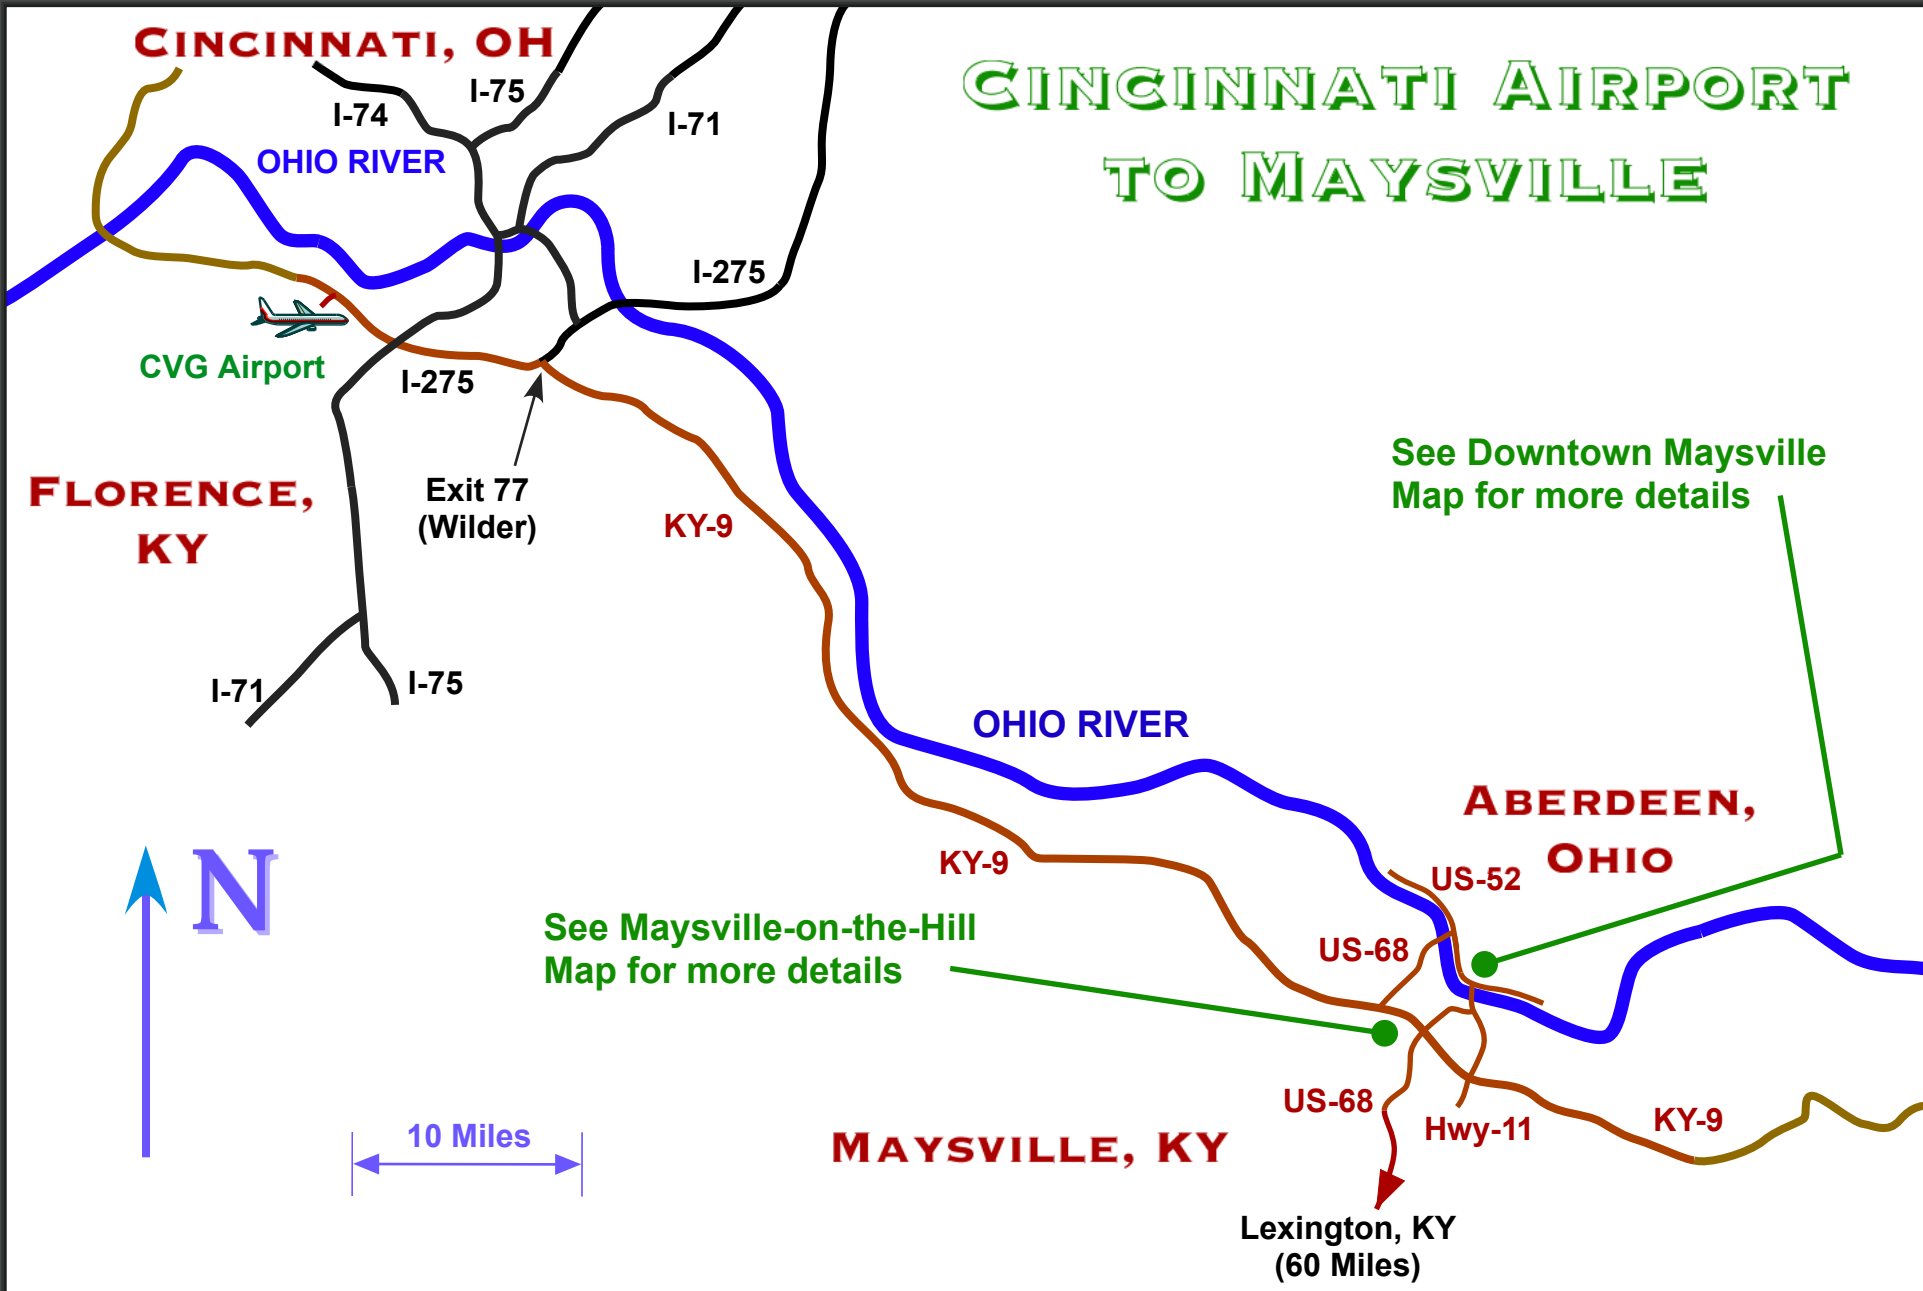

# CINCINNATI AIRPORT TO MAYSVILLE

See Downtown Maysville Map for more details

See Maysville-on-the-Hill Map for more details

N

10 Miles

Lexington, KY  
(60 Miles)

# MAYSVILLE ON THE HILL

Maysville Country Club

9

Hospital

From Cincinnati

Parker Rd

Kenton Stn

To Downtown Maysville

K-Mart

Hampton Inn

Trinity Lutheran Church  
621 Parker Rd

Maple Leaf

Kroger

Wal-Mart

0.3 Miles

To Washington & Lexington

# DOWNTOWN MAYSVILLE